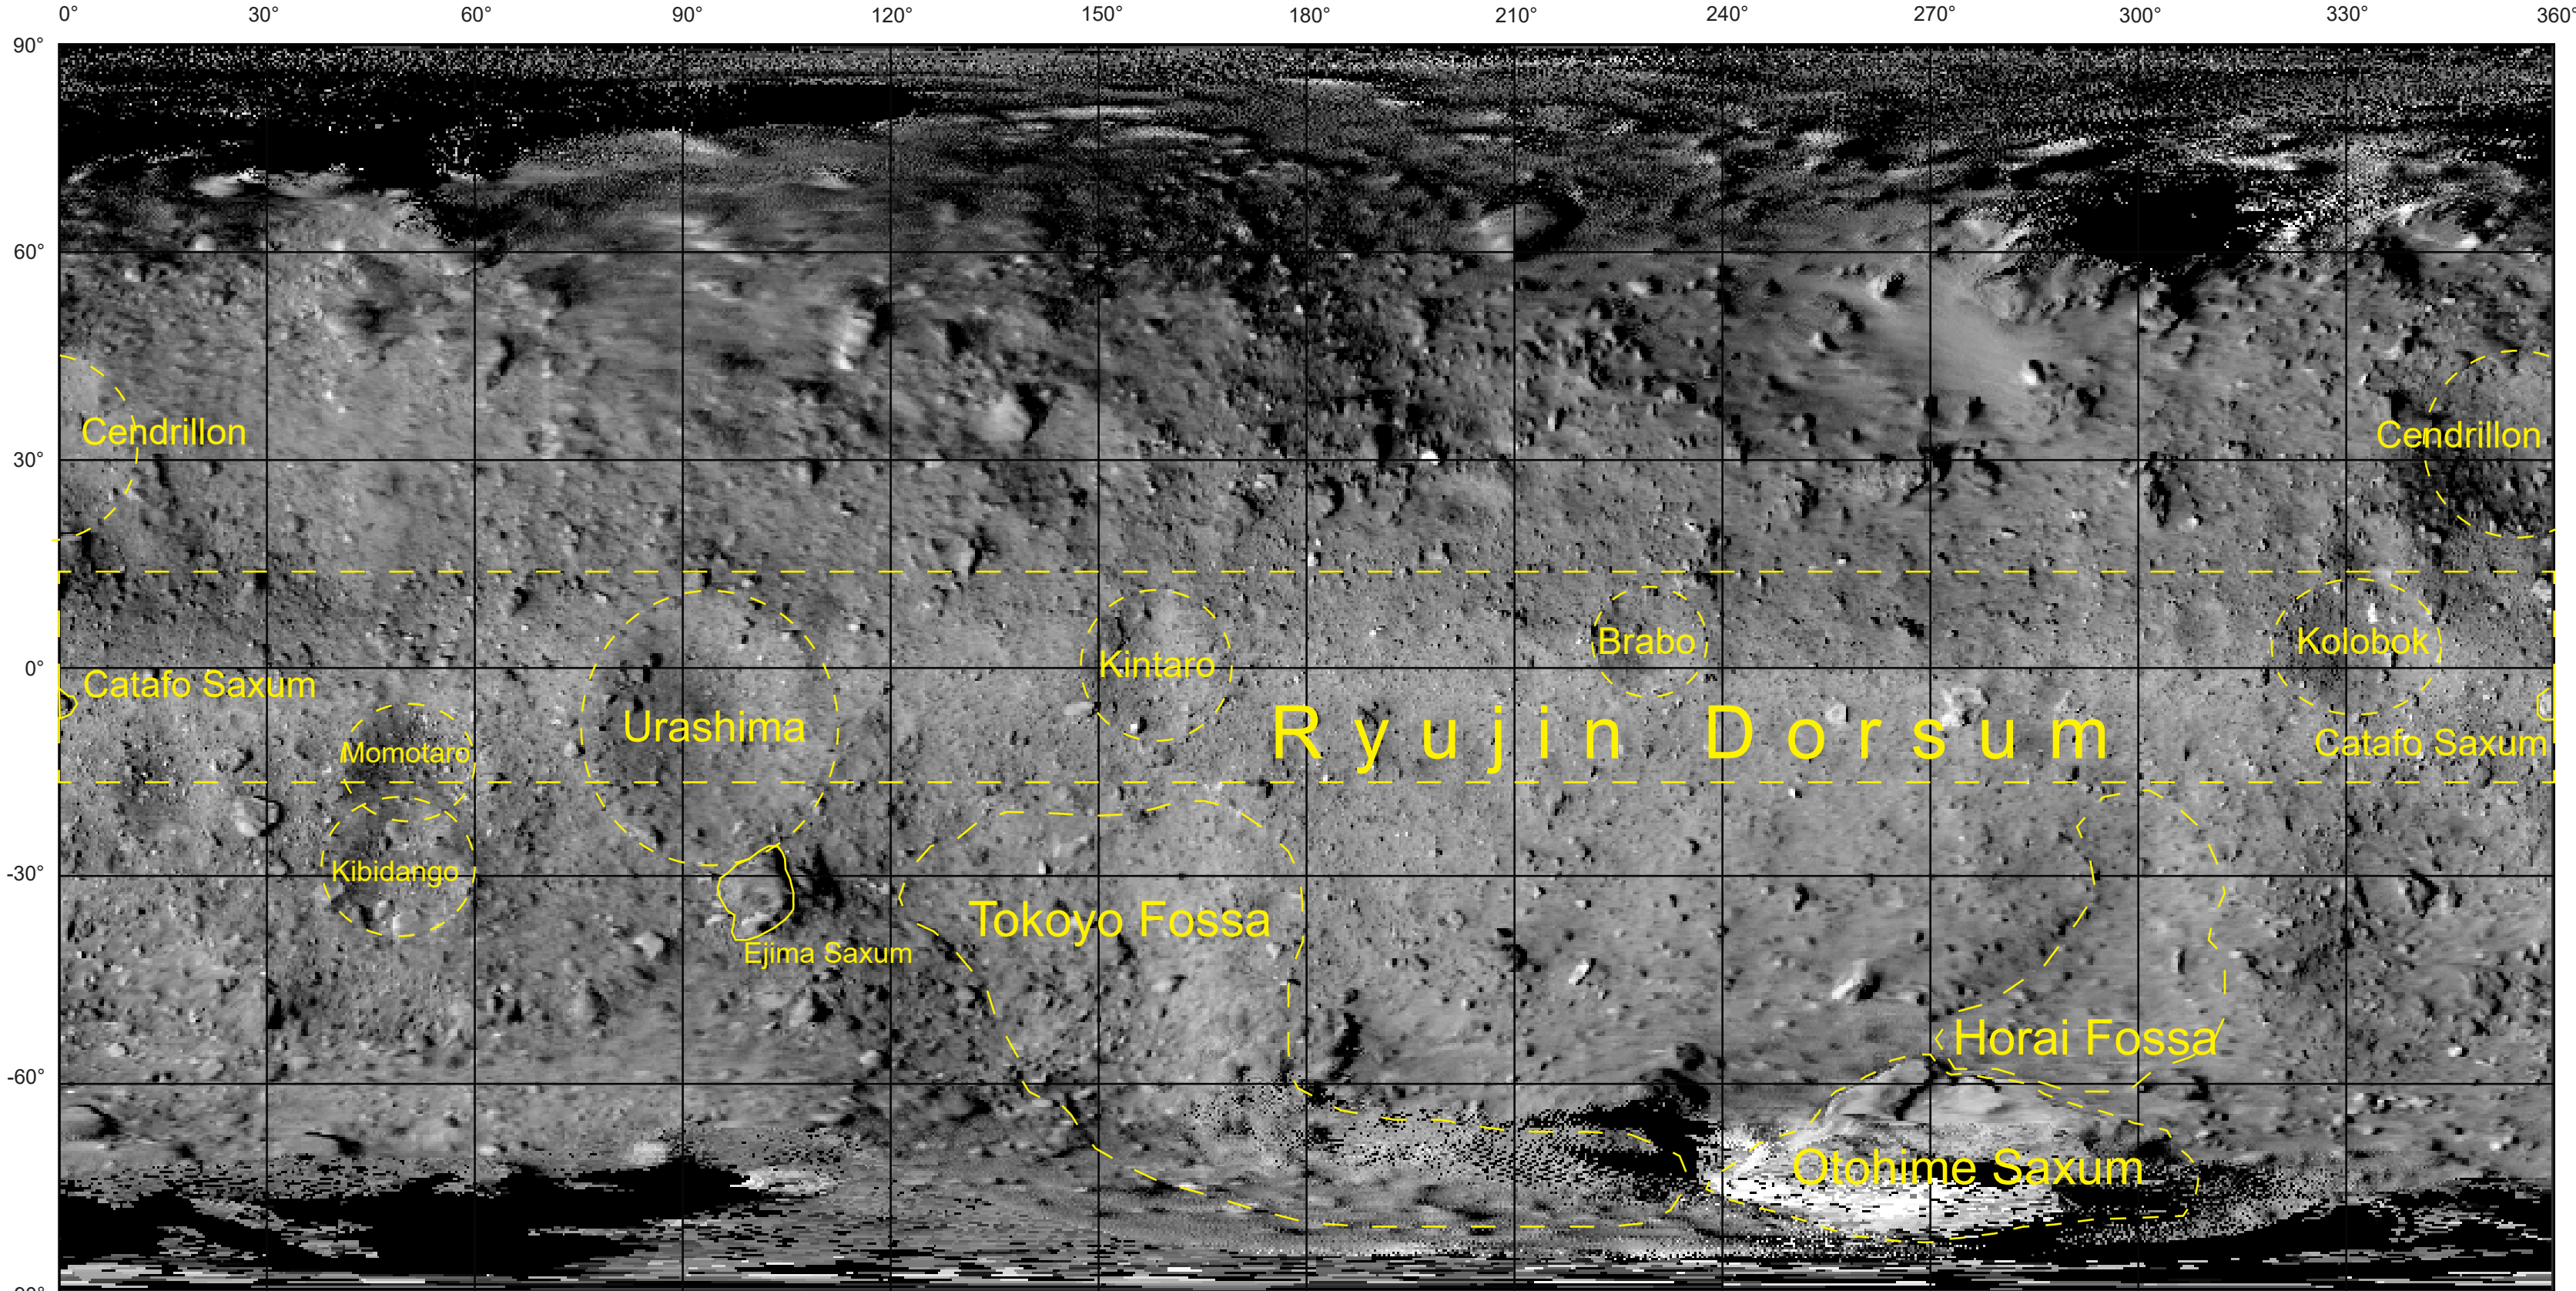

Ryugu Nomenclature (center = 180° longitude)

Projection: Equirectangular
Longitude: Positive East
Equatorial Radius: ~450 m
Central Meridian: 180.0

0 75 150 225 m
scale bar accurate at 0° latitude

Basemap credit:
Sugita et al. (2019), Science vol.364, issue 6437.
<https://doi.org/10.1126/science.aaw0422>