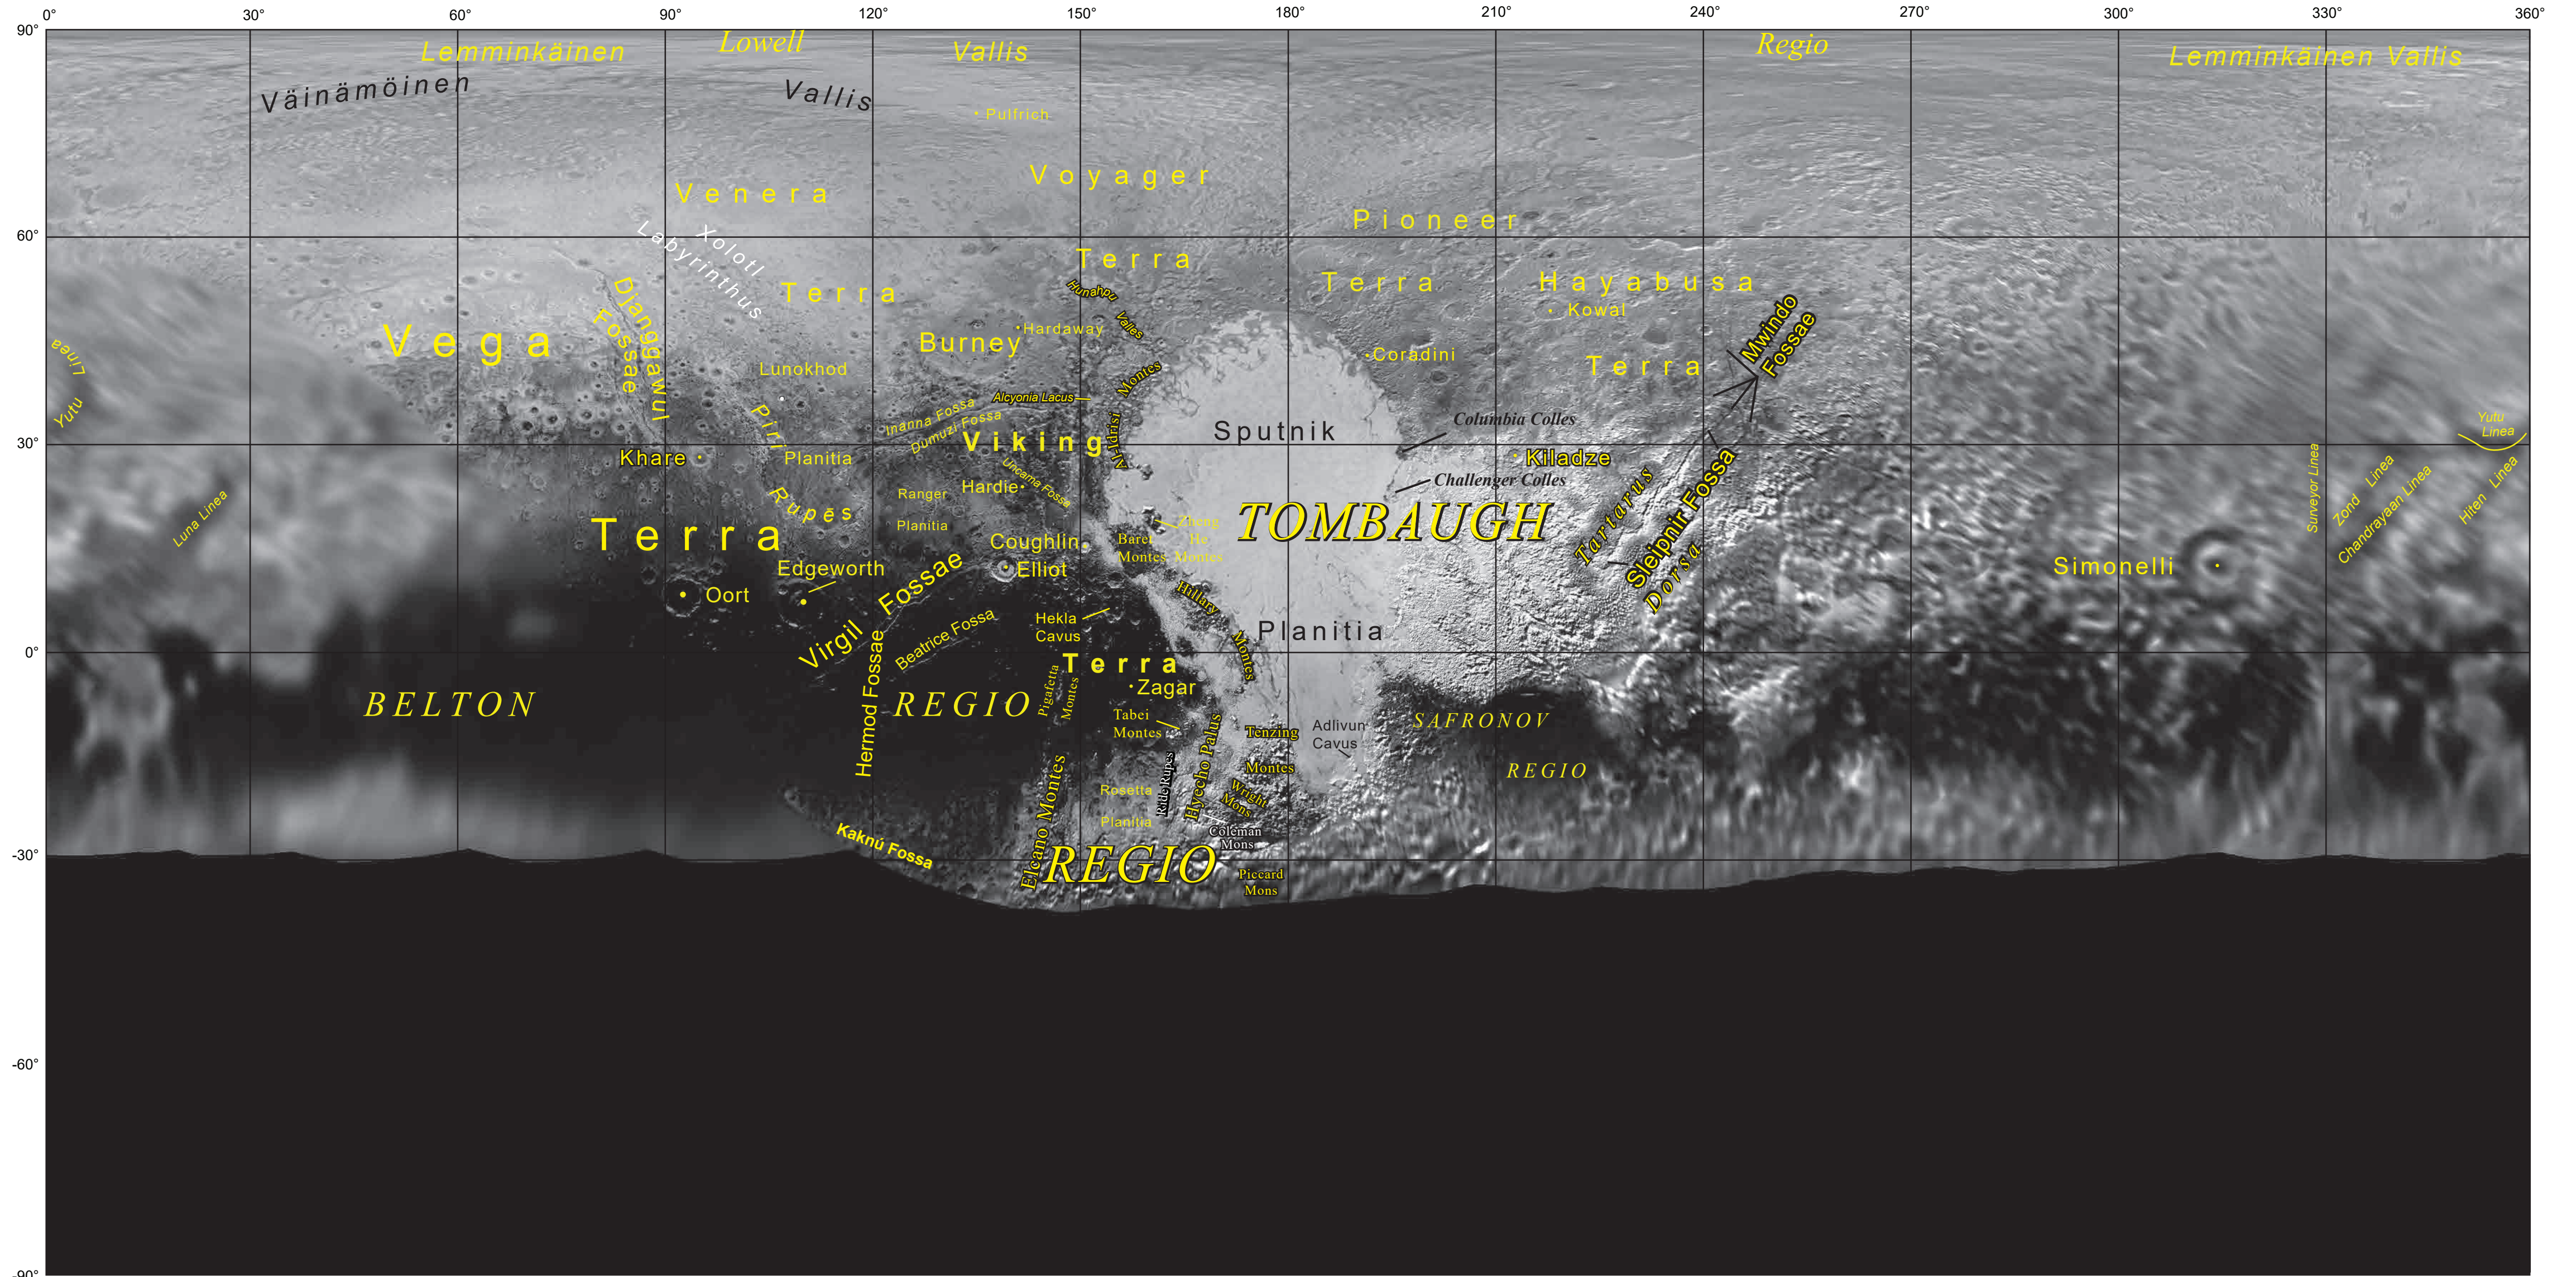

Pluto Nomenclature

Projection: Simple Cylindrical
Longitude: Positive East

Basemap credit:
NASA/Johns Hopkins University Applied Physics Laboratory/
Southwest Research Institute
Date of Last Nomenclature Update September 22, 2023