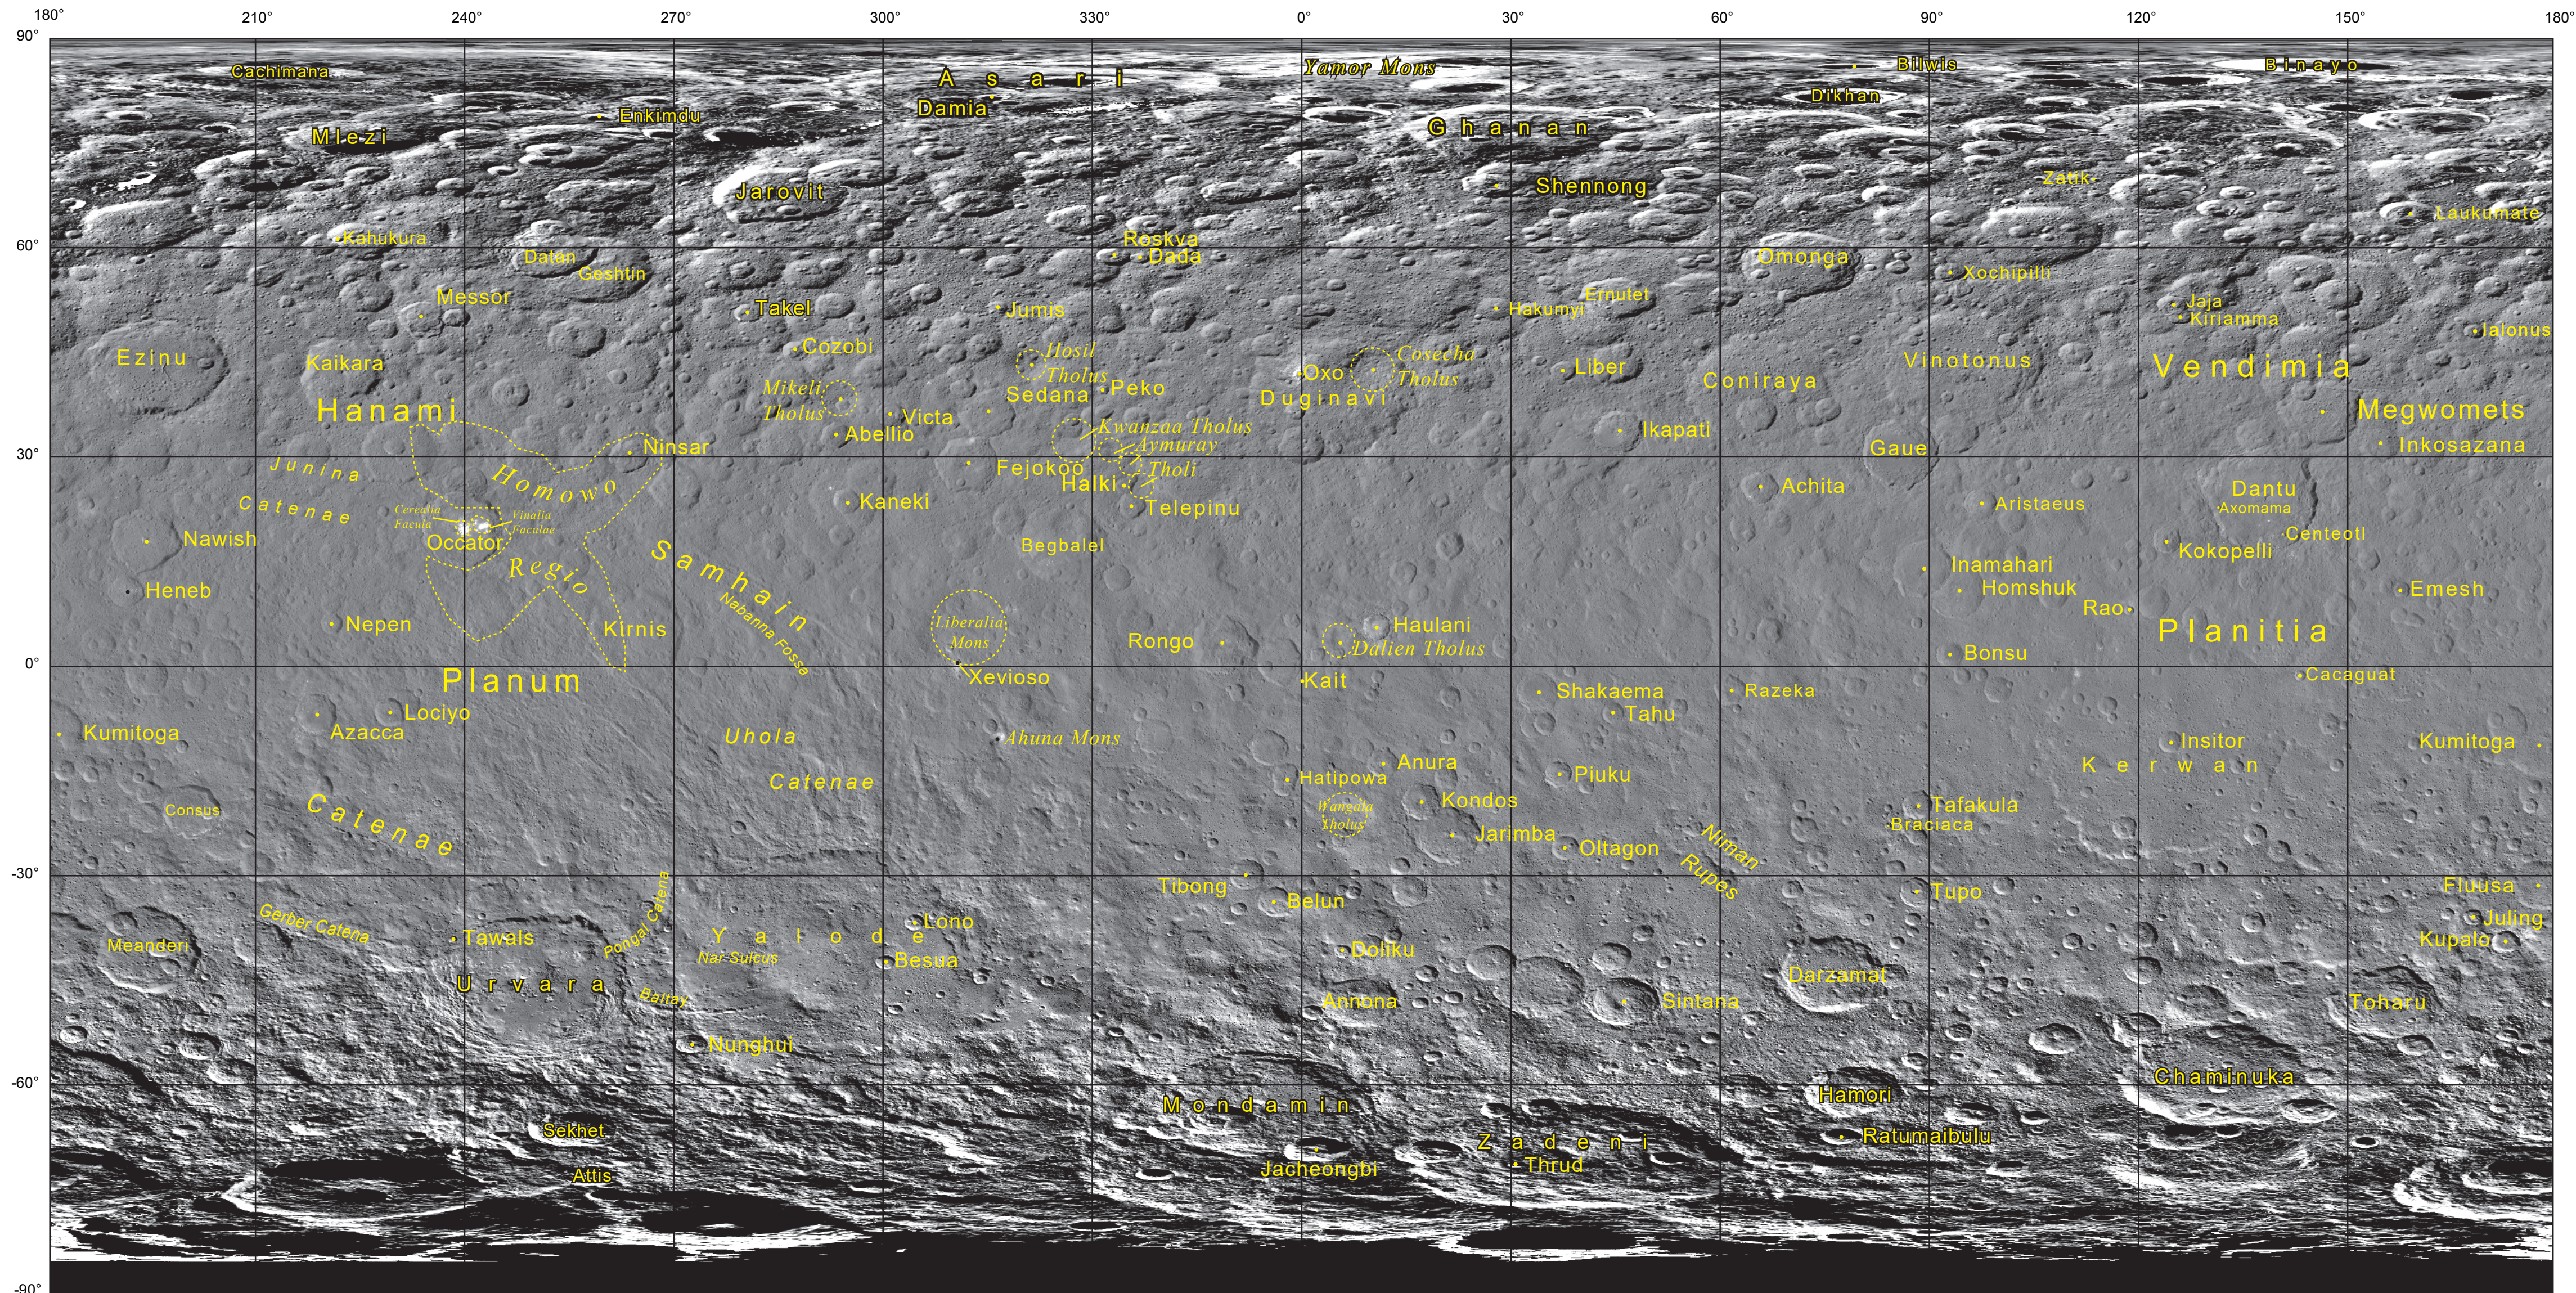

Ceres Nomenclature (center = 0 longitude)

Projection: Simple Cylindrical
 Longitude: Positive East
 Radius: 470000.0 m
 central meridian: 0.0000

Basemap credit:
 NASA/JPL-Caltech/UCLA/MPS/DLR/IDA (Thomas Roatsch)
 Date of Last Nomenclature Update 03/03/2021